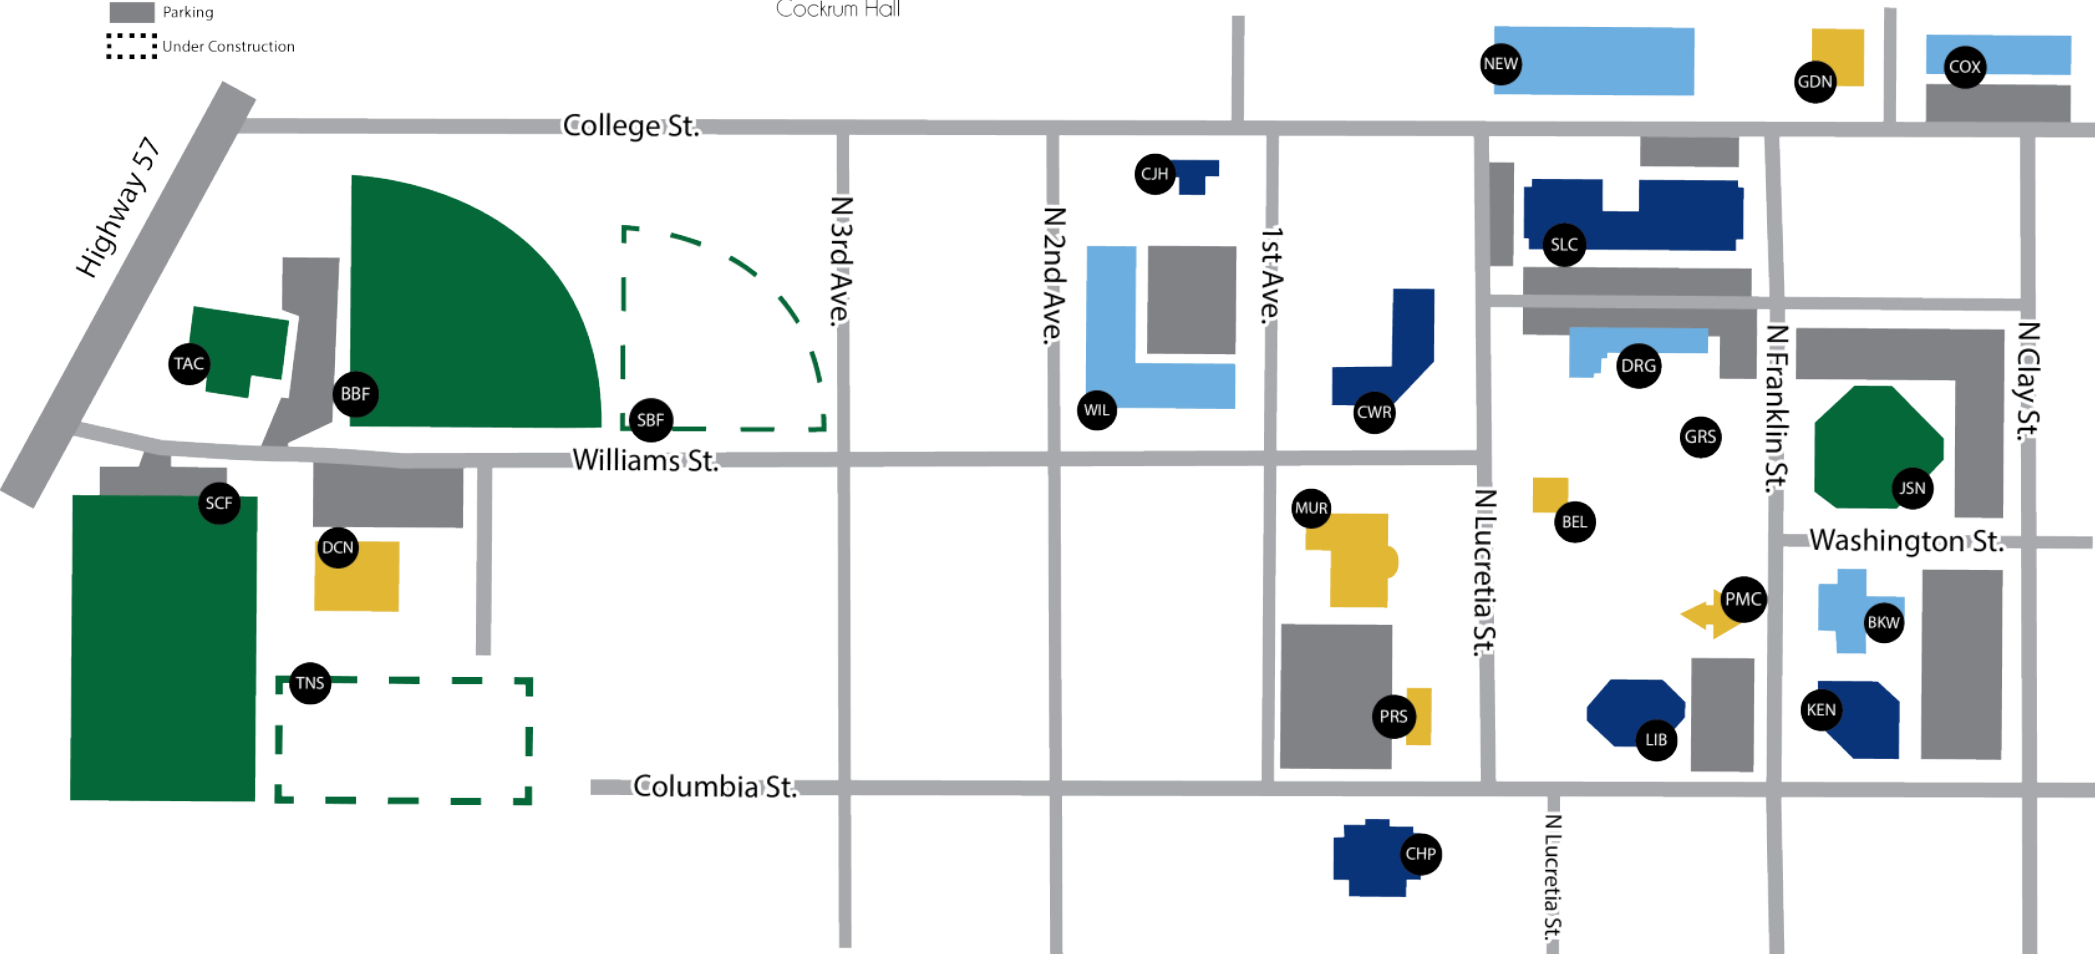

Athletic Facilities

- BBF Baseball Field
- JSN Johnson Center
- SBF Softball Field
- SCF Soccer Field
- TNS Tennis Court
- TAC Tichenor Athletic Center

Administrative/Places of Interest

- BEL Bell Tower
- GDN Community Garden
- DCN Deaconess Clinic
- GRS Grassy Knoll
- PMC Provance Memorial Chapel

Off Campus Facilities

- Wilder Center
- Foundation Building
- Cockrum Hall

Driving Directions

Oakland City University's Main Campus is located in Southwestern Indiana. It is within driving distance of several metropolitan areas including: Evansville (30 minutes), St. Louis (182 Miles), Louisville (100 Miles), Nashville (162 Miles), Cape Girardeau (177 Miles), Cincinnati (213 Miles), and Jonesboro (269 Miles). The campus is ideally situated in the rural community of Oakland City, IN, with a population of 3,000, on Highway 57, just 14 miles North of I-164 at #33 Princeton/Huntingburg I-69 Exit.

From the East Take I-64 West towards St. Louis. Exit at 29B, I-69 North and follow for approximately 15 miles. Take Exit #33 (Princeton/Oakland City/Huntingburg) and turn right onto Hwy 64 East. Go approximately 2 miles to the junction of Highway 57 & Hwy 64. Turn left (North) onto Hwy 57 for approximately 1 mile. Turn right (East) at the Oakland City University entrance onto Williams Street. The Murray Administration Building is located 4 blocks up Williams St on the right.

From the West Take I-64 East towards Louisville. Exit at 29B, I-69 North and follow for approximately 15 miles. Take Exit #33 (Princeton/Oakland City/Huntingburg) and turn right onto Hwy 64 East. Go approximately 2 miles to the junction of Highway 57 & Hwy 64. Turn left (North) onto Hwy 57 for approximately 1 mile. Turn right (East) at the Oakland City University entrance onto Williams Street. The Murray Administration Building is located 4 blocks up Williams St on the right.